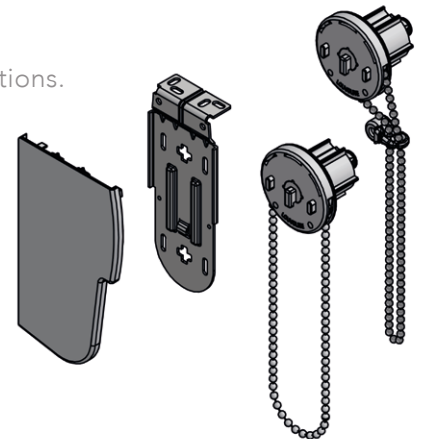

2 BECOMES ZONE

WITH LOUVOLITE'S NEW SLEEK DOUBLE BRACKET

EVENING PRIVACY

DAYTIME SHADING WITH AN OUTSIDE VIEW

FULL DAYTIME VIEW

FITTING TWO ROLLER BLINDS ONTO ONE BRACKET PRESENTS MANY OPPORTUNITIES IN THE HOME.

Let in the natural light during the day and achieve total privacy at night – you can now achieve both with Louvolite's new System 40® double bracket for roller blinds. Not only are you finding a unique solution for your customers but you'll also achieve higher value sales by offering a number of roller blind combinations for different environments.

- The double bracket holds two individually operated roller blinds for maximum light control.
- A screen fabric alongside a blackout creates many shade and privacy options.
- Can also be used with Louvolite One Touch® motorised blinds for extra convenience.
- Co-ordinate with 70mm open cassette and matching fabric profile for a sleek appearance.
- Can be used with stand-alone brackets only.
- Bracket covers available in black, white and anthracite grey.