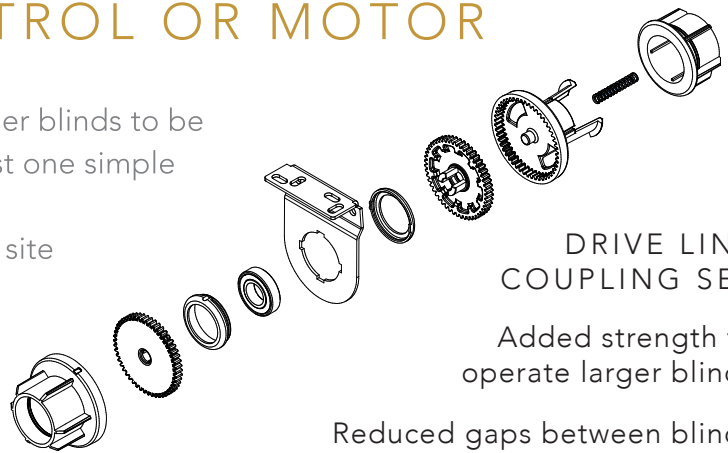

New
DESIGN

WITH OUR DRIVE LINK COUPLING SET

Operate multiple roller blinds with JUST ONE SIDE CONTROL OR MOTOR

Louvolite's New Drive Link allows multiple roller blinds to be joined together with a single control. With just one simple action the blinds can be raised or lowered simultaneously and can be easily adjusted on site to ensure perfect blind alignment.

If the blinds are to be motorised the Drive Link is especially cost effective as only one motor is required to lift multiple blinds.

DRIVE LINK
COUPLING SET

Added strength to
operate larger blinds

Reduced gaps between blinds